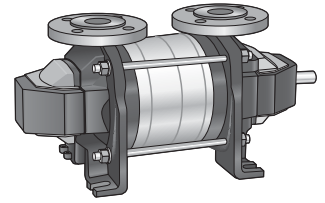

Side channel pump

AT 6103

AKH 1101-6103

Internet_Variants

AT 6100